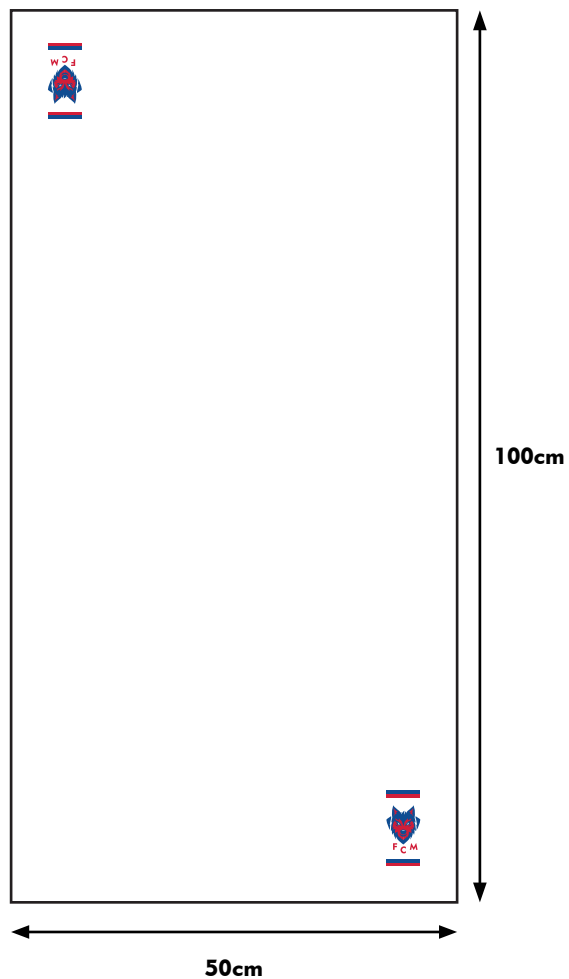

PRODUCT DATA

TOWEL 100x50cm
EMBROIDERY

CUSTOMER
FC MERCHANDISE

SUPPLIER
HERCULES MERCHANDISE

DESIGN

3.