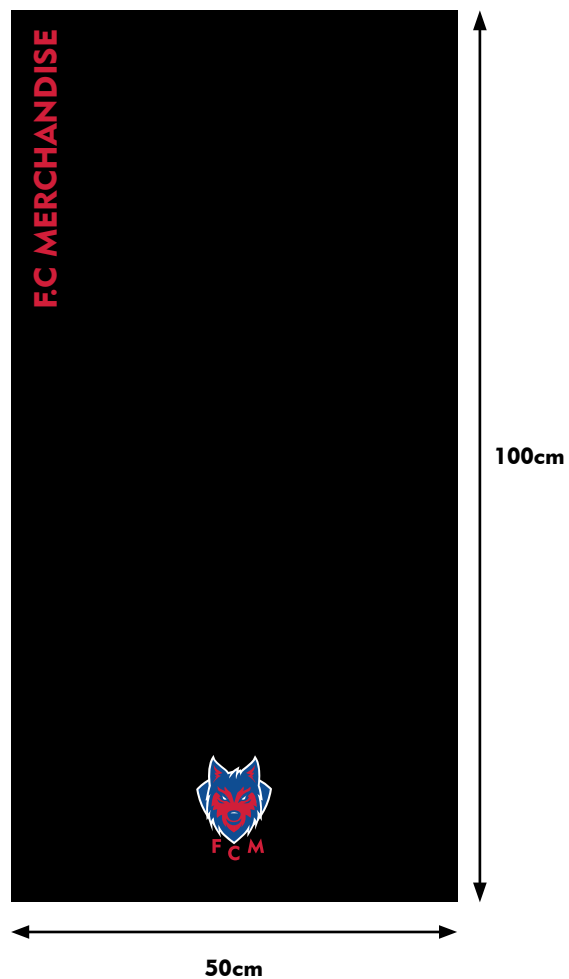

PRODUCT DATA

TOWEL 100x50cm
EMBROIDERY

CUSTOMER
FC MERCHANDISE

SUPPLIER
HERCULES MERCHANDISE

DESIGN

1.