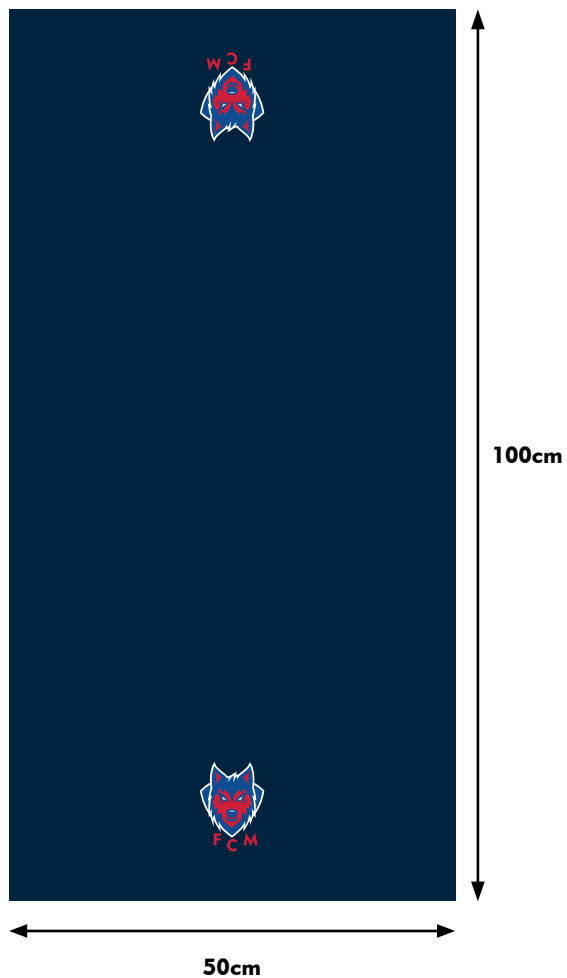

PRODUCT DATA

TOWEL 100x50cm
EMBROIDERY

CUSTOMER
FC MERCHANDISE

SUPPLIER
HERCULES MERCHANDISE

DESIGN

2.