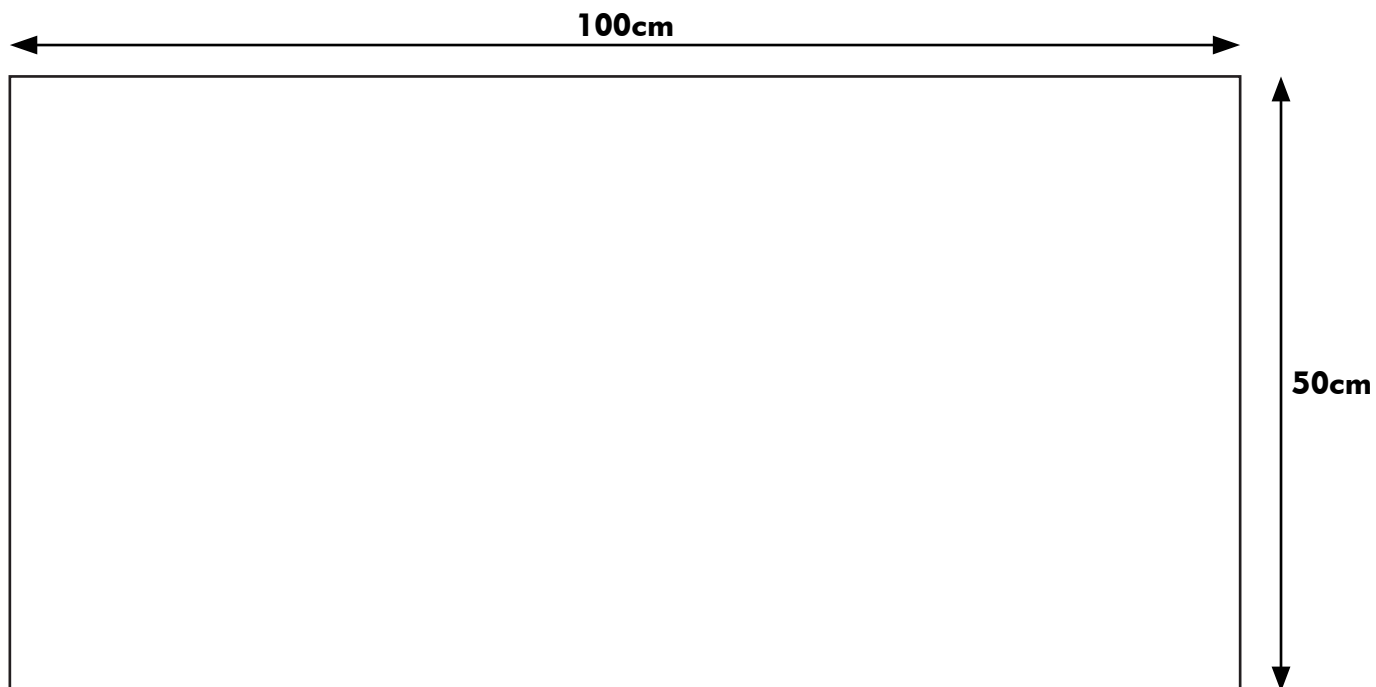

PRODUCT DATA
TOWEL 100x50cm

CUSTOMER
FC MERCHANDISE

SUPPLIER
HERCULES MERCHANDISE

DESIGN

1.

PRODUCT DATA
TOWEL 140x70cm

CUSTOMER
FC MERCHANDISE

SUPPLIER
HERCULES MERCHANDISE

DESIGN
2.