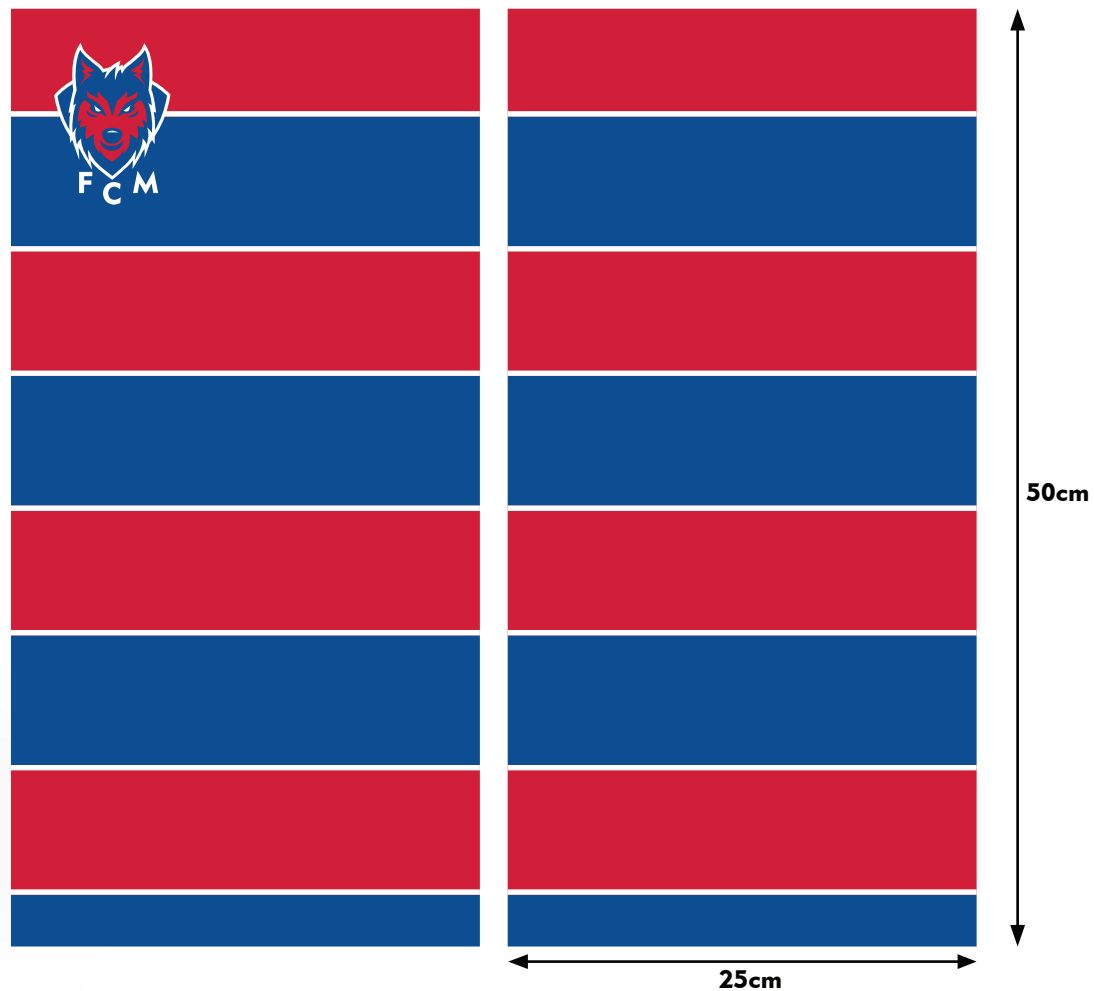

DESIGN

3.

RECTO

VERSO

50cm

25cm

PRODUCT DATA
MULTISCARF

CUSTOMER
FC MERCHANDISE

SUPPLIER
HERCULES MERCHANDISE

DESIGN

4.

RECTO

VERSO

PRODUCT DATA
MULTISCARF

CUSTOMER
FC MERCHANDISE

SUPPLIER
HERCULES MERCHANDISE

DESIGN
5.

RECTO

VERSO

50cm

25cm

PRODUCT DATA
MULTISCARF

CUSTOMER
FC MERCHANDISE

SUPPLIER
HERCULES MERCHANDISE

DESIGN
6.

RECTO

VERSO

50cm

25cm