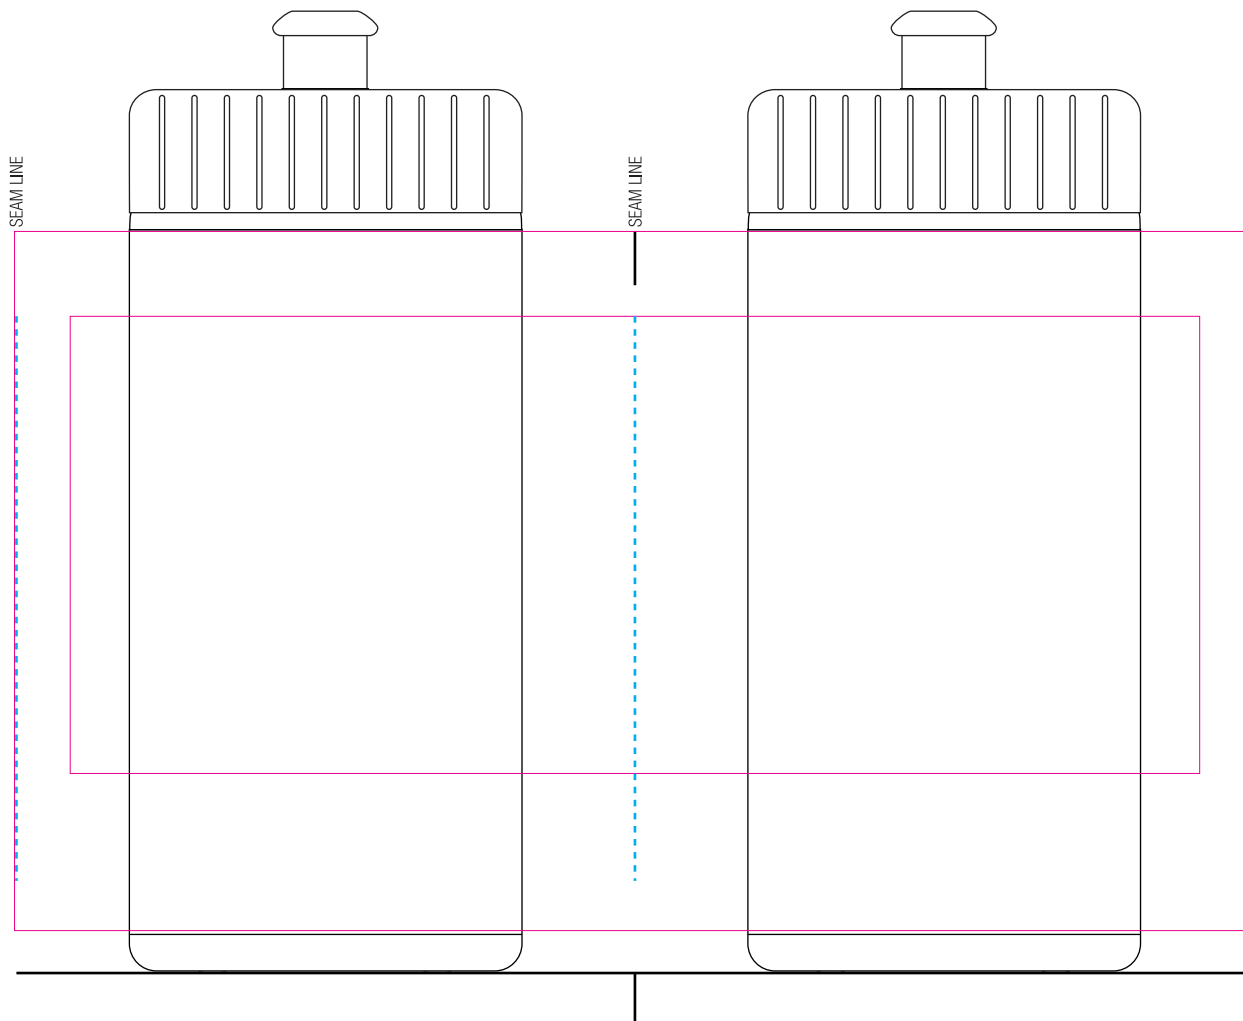

PRODUCT DATA
BOTTLE 500 ML

CUSTOMER
FC MERCHANDISE

SUPPLIER
HERCULES MERCHANDISE

DESIGN
1.

PRODUCT DATA
BOTTLE 750 ML

CUSTOMER
FC MERCHANDISE

SUPPLIER
HERCULES MERCHANDISE

DESIGN
2.